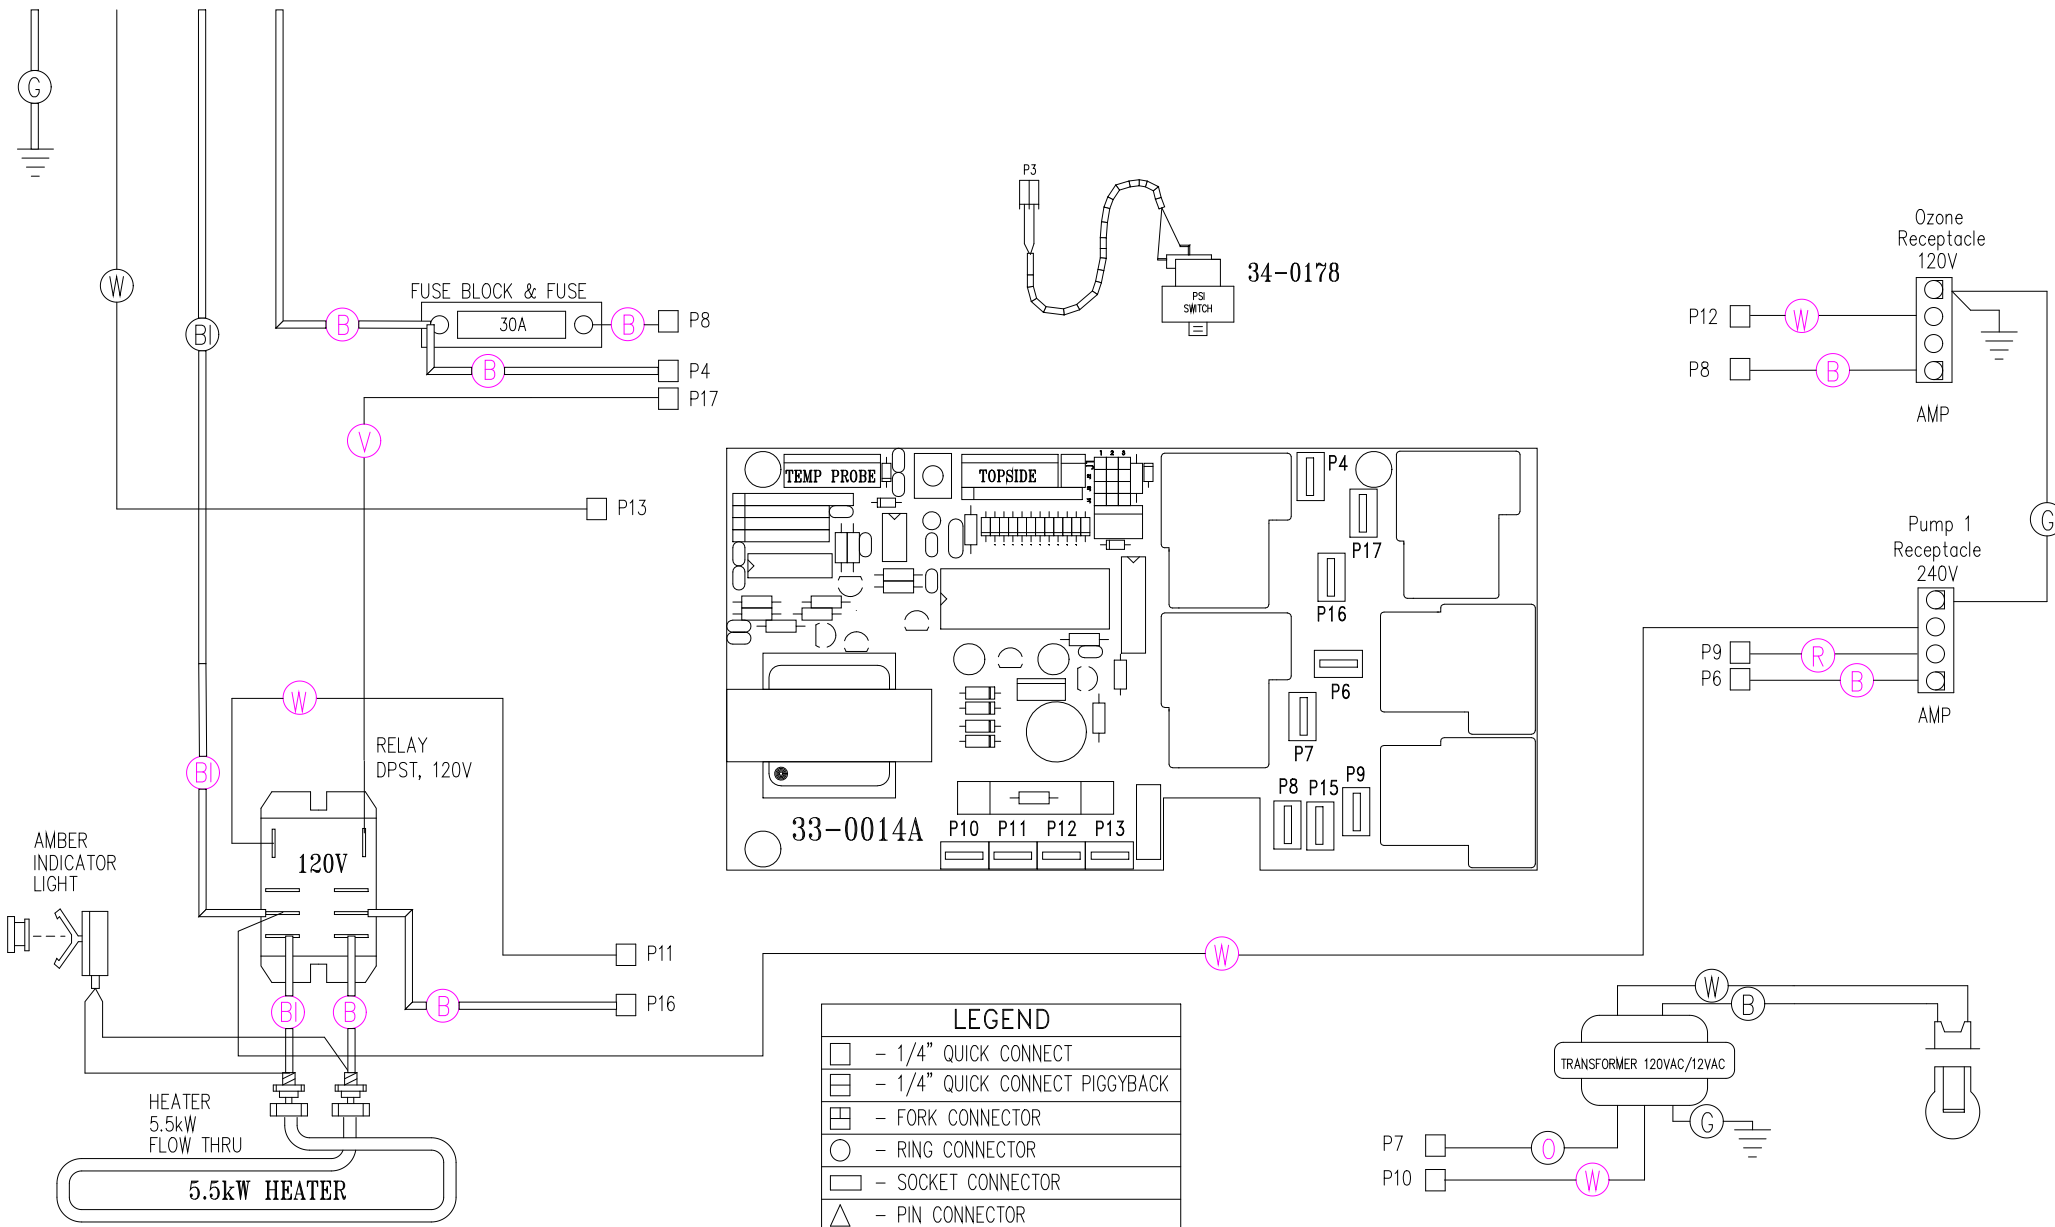

GR N L2 L1

LEGEND

□	- 1/4" QUICK CONNECT
▤	- 1/4" QUICK CONNECT PIGGYBACK
⊞	- FORK CONNECTOR
○	- RING CONNECTOR
▭	- SOCKET CONNECTOR
△	- PIN CONNECTOR

HYDRO-QUIP
CORONA, CA 909.273.7575

Manufacture Notes:

SHADED COMPONENTS ARE 240V

Dwg. No.
E200A0-DKQY

Drawn
CDV

Rev
0

Date
2.7.00

Diagram No.
4026

Wire Color Code

B - Black	G - Green
Br - Brown	Bl - Blue
R - Red	V - Violet
O - Orange	W - White
Y - Yellow	Gr - Grey